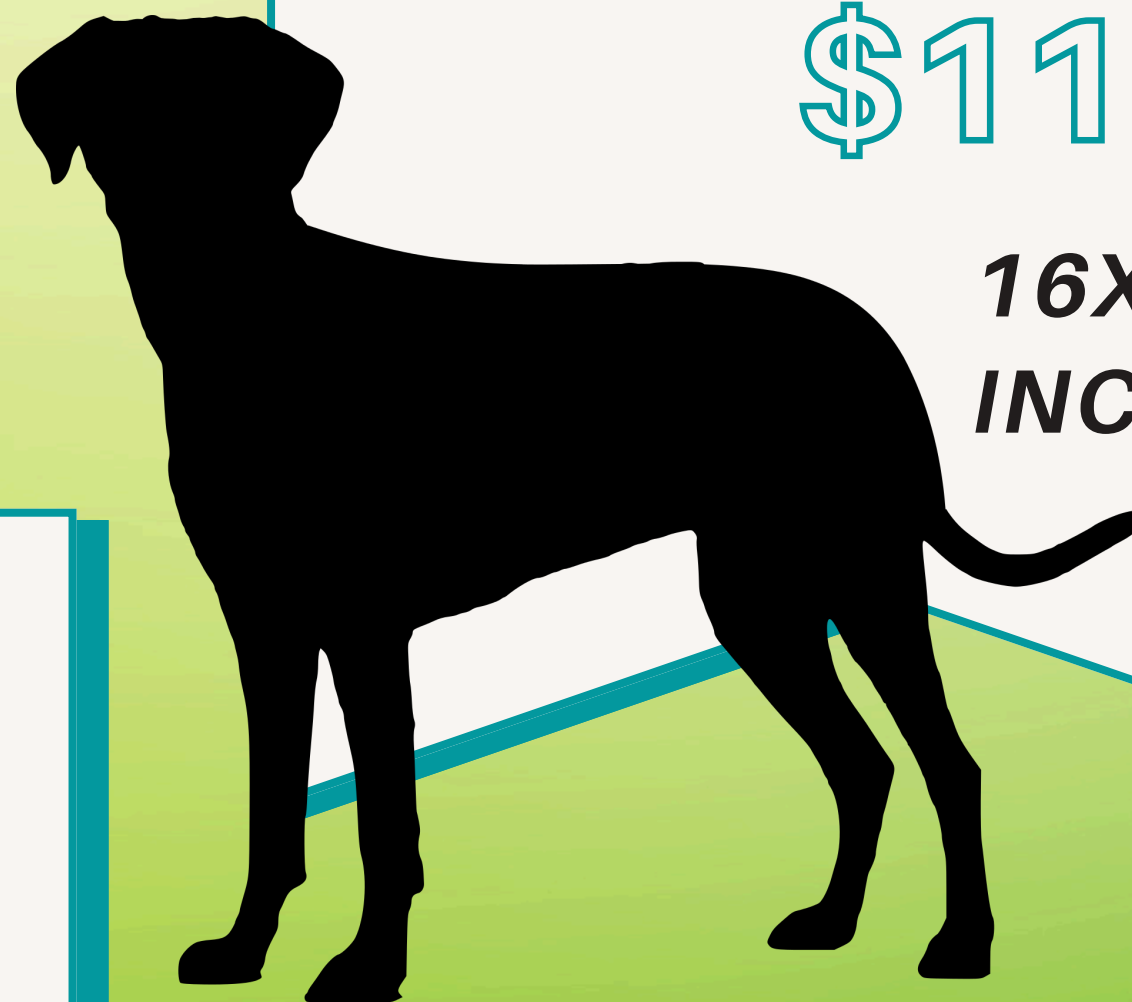

# SPONSORSHIP OPPORTUNITIES

- Every metal sign, either a paw print or dog silhouette, is laser-cut from sheet metal
- Your company logo will be displayed on the metal sign with weather-safe custom vinyl
- Custom sign placed in Central Bark, members-only dog park, for a two year period
- Three options feature a range of advertising opportunities to suit everyone's budget

## **SMALL PAW PRINT**

**8X8  
INCH  
\$250**

## **BIG DOG SILHOUETTE**

**\$1125**

**16X20  
INCH**